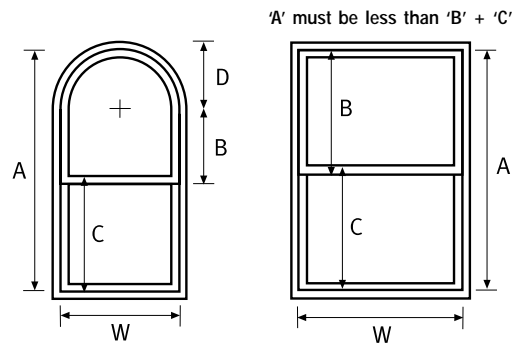

➤ FREEPHONE 0800 056 0471 FREEFAX 0800 581703

DETAILS										
WINDOW QUANTITY	A	W	B	C	D	SIZE OF HORN	GLASS TYPE	GLAZED WEIGHT TOP	GLAZED WEIGHT BOTTOM	CUSTOMER REFERENCE
1										
2										
3										
4										
5										
6										
7										
8										
9										
10										
PLEASE TICK AS APPROPRIATE		SASH BALANCE ORDER ☐		SASH BALANCE QUOTATION ☐		WEIGHT ORDER ☐		WEIGHT QUOTATION ☐		TILT ☐

ACCESSORIES (PLEASE SPECIFY)